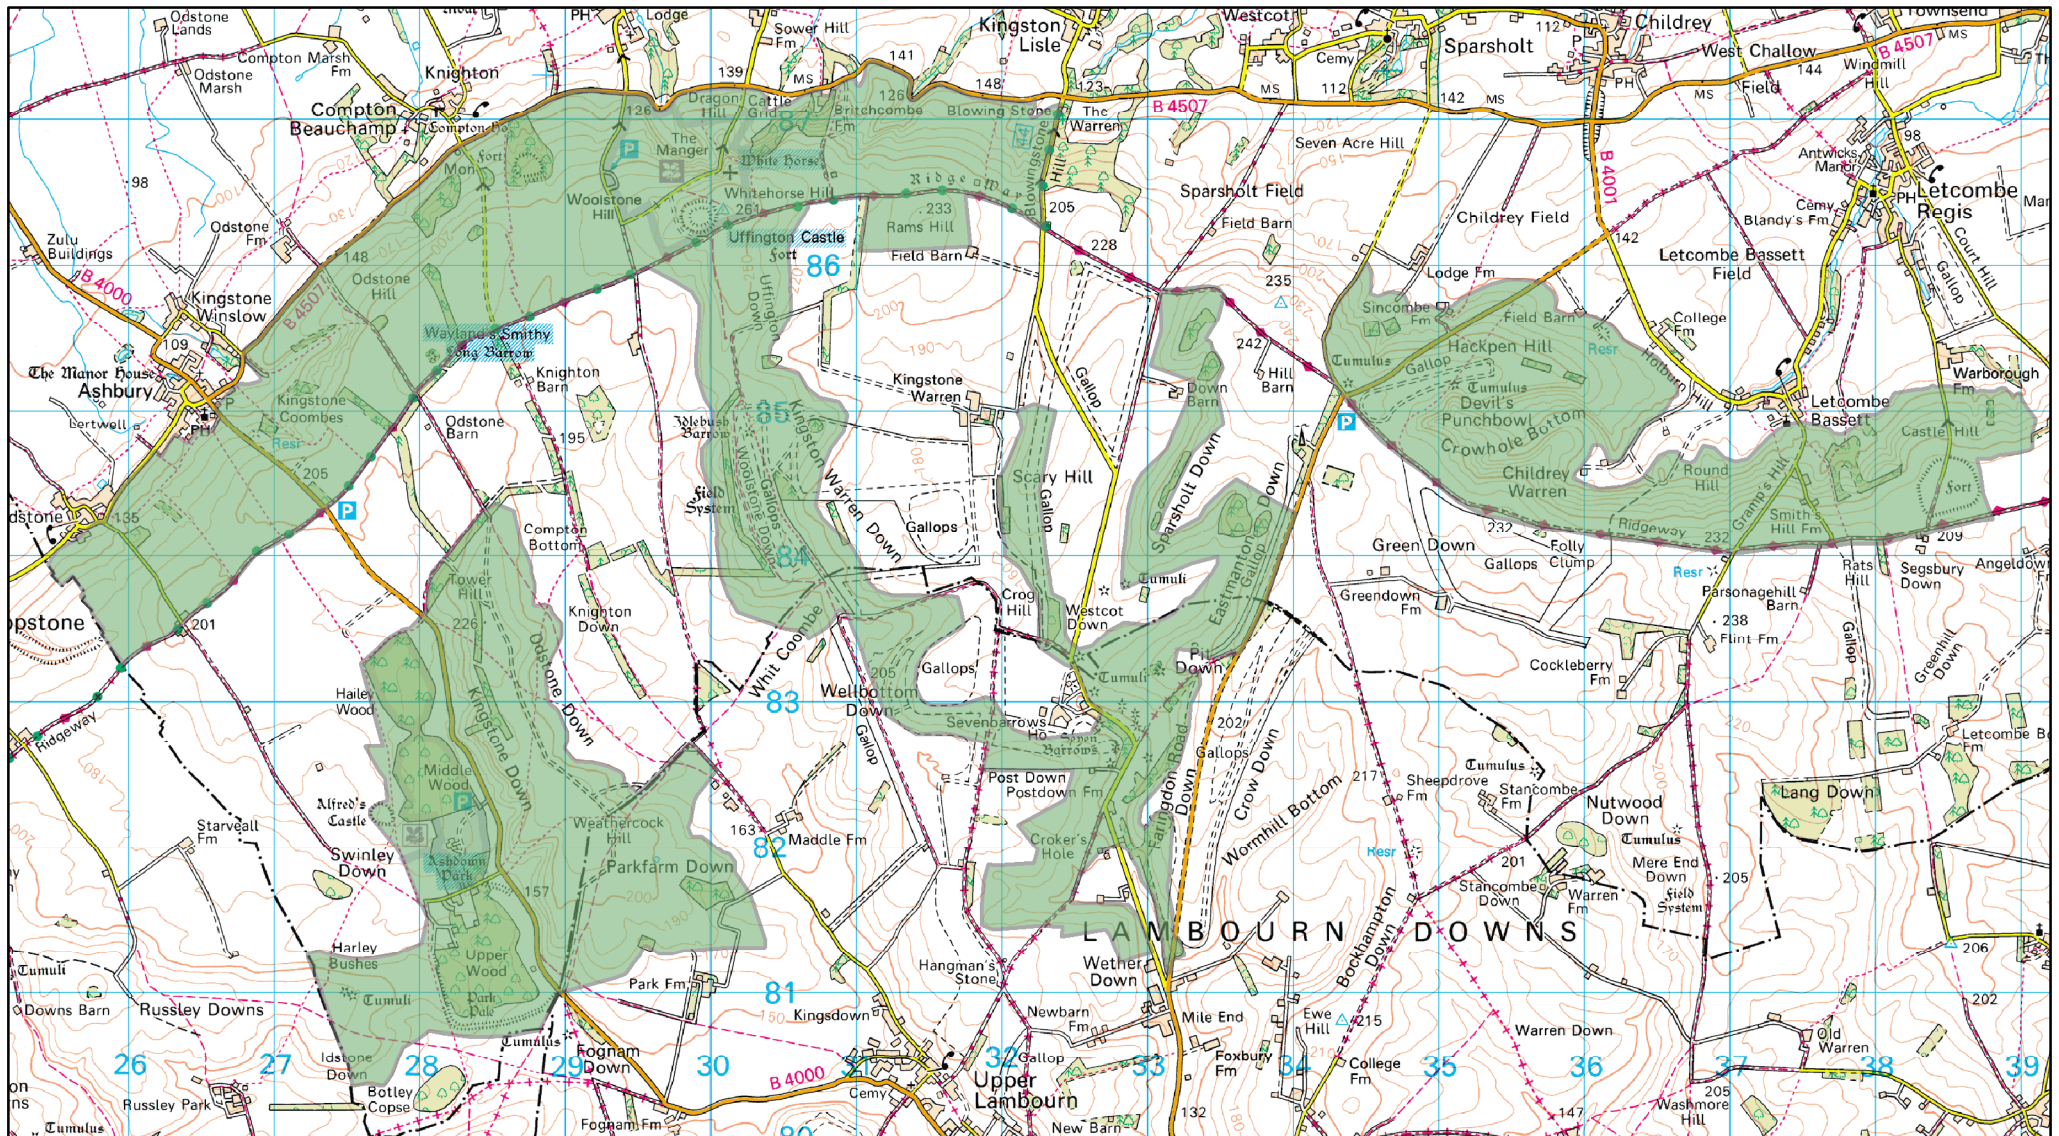

Berkshire Downs Escarpment BOA

Berkshire
Buckinghamshire
Oxfordshire

'This map is reproduced from the OS map by BBOWT with the permission of Ordnance Survey on behalf of The Controller of Her Majesty's Stationery Office, © Crown copyright. All rights reserved. Unauthorised reproduction infringes Crown Copyright and may lead to prosecution or civil proceedings. Berks, Bucks & Oxon Wildlife Trust Licence Number: 100026443, (2004). eMapSite Licence Number: 0100031673, (2007). APs ©Bluesky International and ©Infoterra 2006

Scale 1:52,000